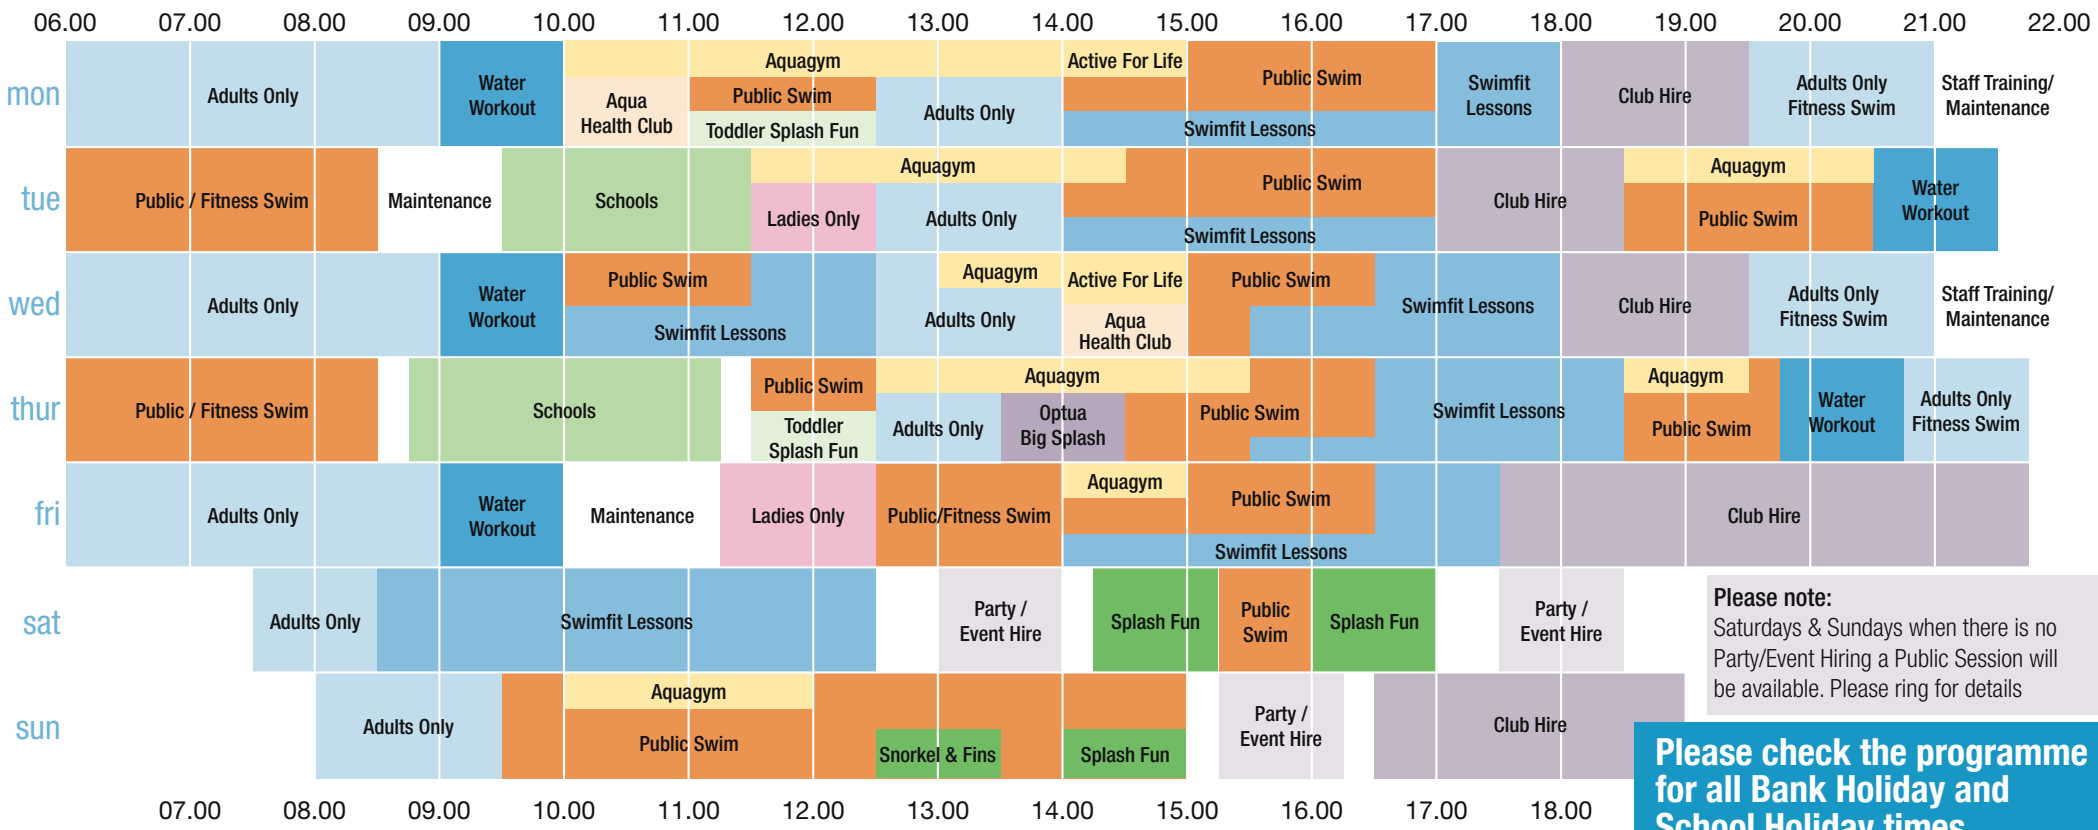

mildenhall pool:

26 April to 24 July 2011

swimming pool timetables

Spring

in Mildenhall & Newmarket

Please note:
Saturdays & Sundays when there is no Party/Event Hiring a Public Session will be available. Please ring for details

Please check the programme for all Bank Holiday and School Holiday times...

Aquagym: Uses one lane of the pool.

Fitness Swim: Means that the pool will be part laned.

Mildenhall Swimming Pool
Recreation Way, Mildenhall
Suffolk, IP28 7HG
01638 712 515
msp@angcomleisure.com
www.angcomleisure.com

Follow us on:

New!
Splash Toddler sessions
Lots of shallow end fun for the under 5's:
Monday 11.00 - 12.30 & Thursday 11.30 - 12.30
Call reception for more details

New!
Adults Only sessions
Every Thursday evening between:
20.45 - 21.45
Call reception for more details

Pool Parties!
Choice of themes, Exclusive pool use & No mess at home: It's a win win situation...
Call your local reception for details

available from
26 April to Sunday 24 July

Everything you need to know about swimming in your district during the spring period...